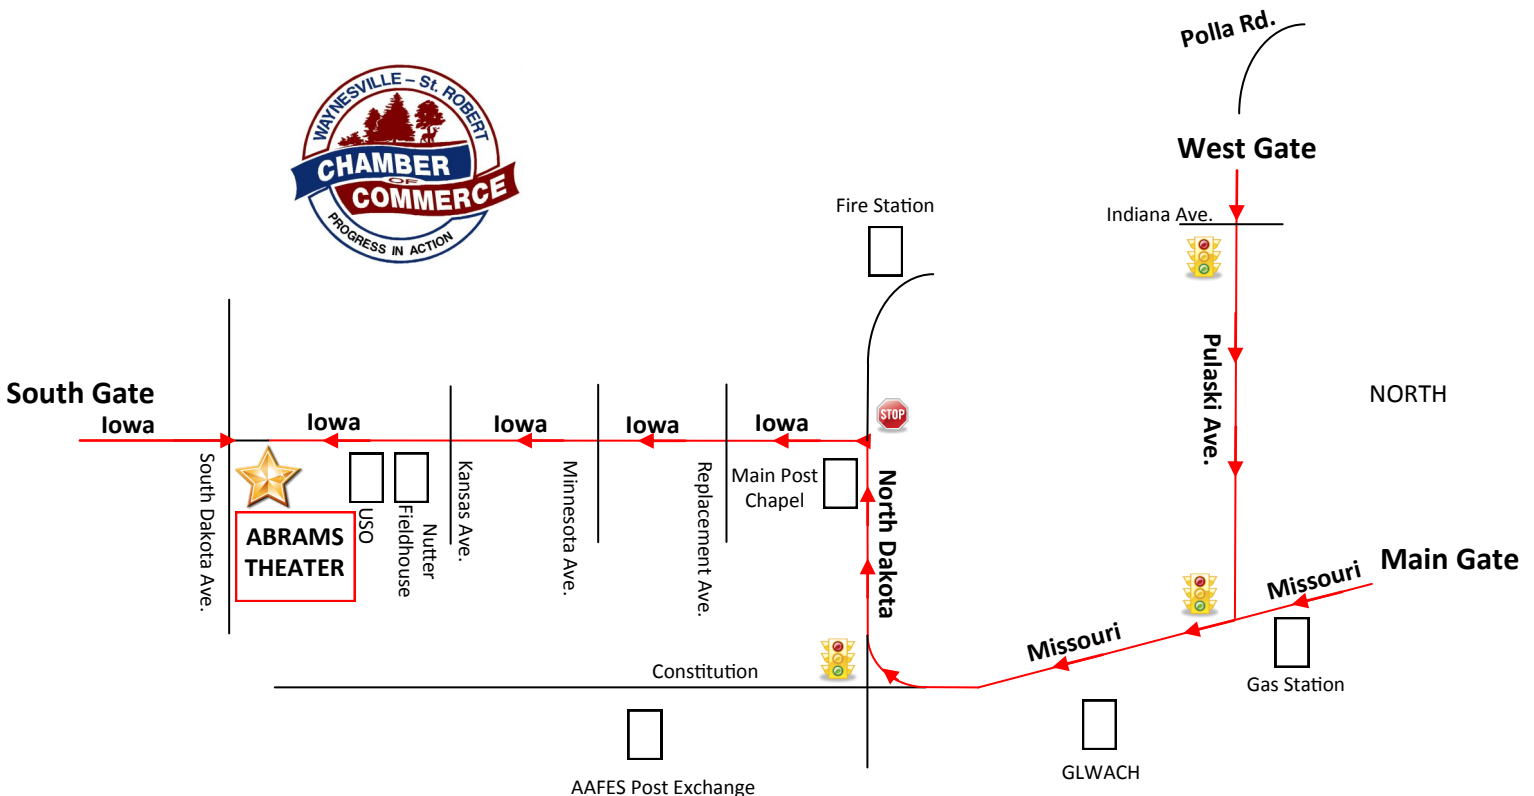

Directions to Abrams Theater on Fort Leonard Wood

From Polla Road in Waynesville off of Interstate 44 Exit 156 using Fort Leonard Wood's West Gate

- Go through the Fort Leonard Wood West Gate on Polla Rd.
- This street turns into Pulaski Ave.
- Continue East on Pulaski Ave. to Missouri Ave.
- Turn Right (South) onto Missouri Ave.
- Follow the directions from the Main Gate below

From Missouri Ave. in St. Robert off of Interstate 44 Exit 161 using Fort Leonard Wood's Main Gate

- Go through the Fort Leonard Wood Main Gate on Missouri Ave.
- Continue South on Missouri Ave.
- Bear Right onto North Dakota Ave.
- Turn Left (South) onto Iowa Ave.
- Continue South on Iowa Ave. until you reach Abrams Theater on the left (East) side of the street.

From Hwy Aw using Fort Leonard Wood's South Gate

- Go through the Fort Leonard Wood South Gate.
- Continue on Iowa Ave. until you reach Abrams Theater on the right (East) side of the street.